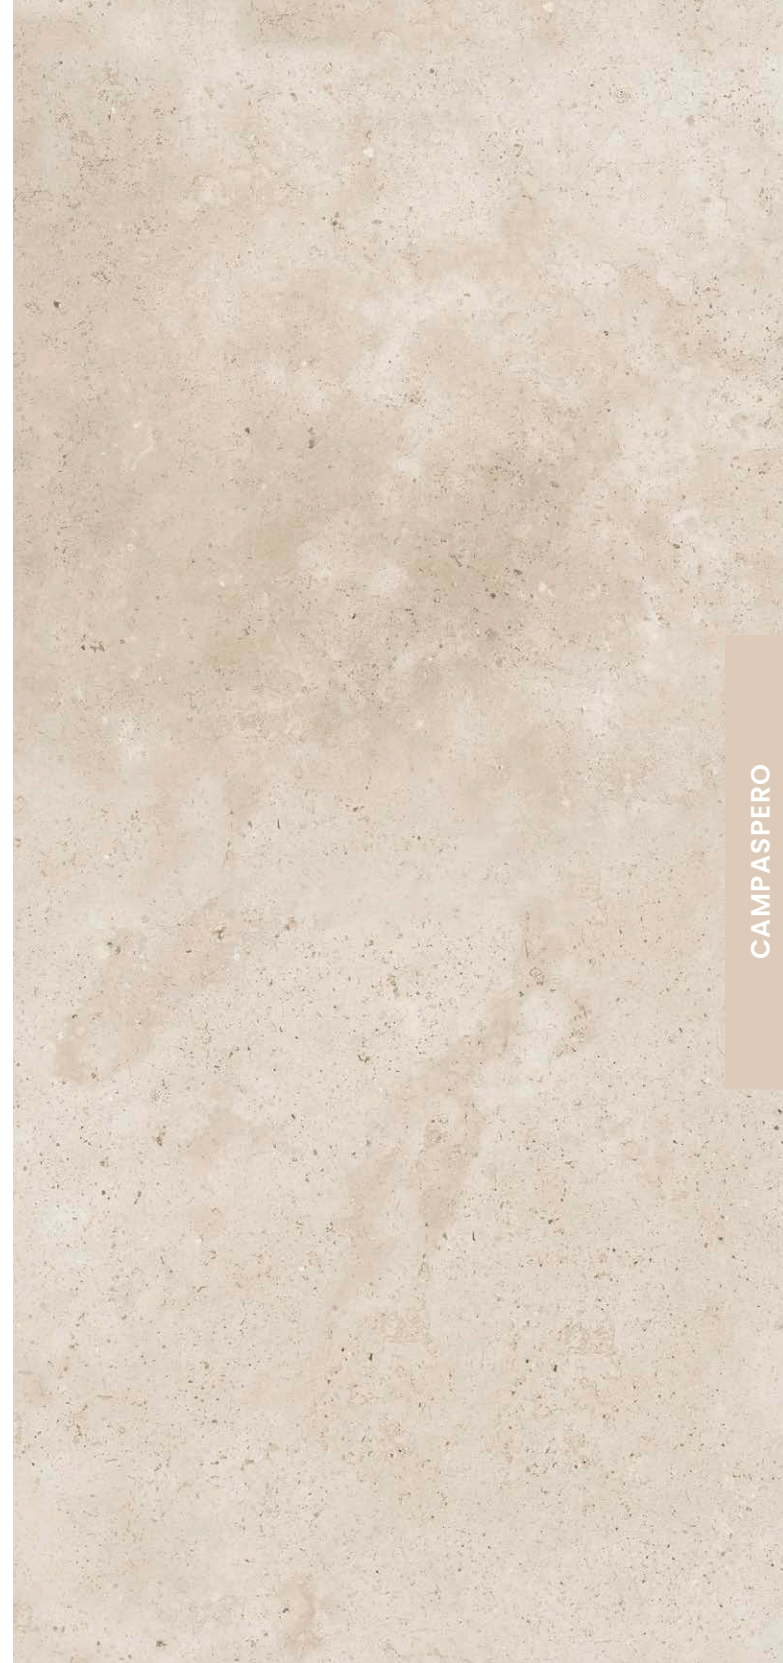

CAMPASPERO