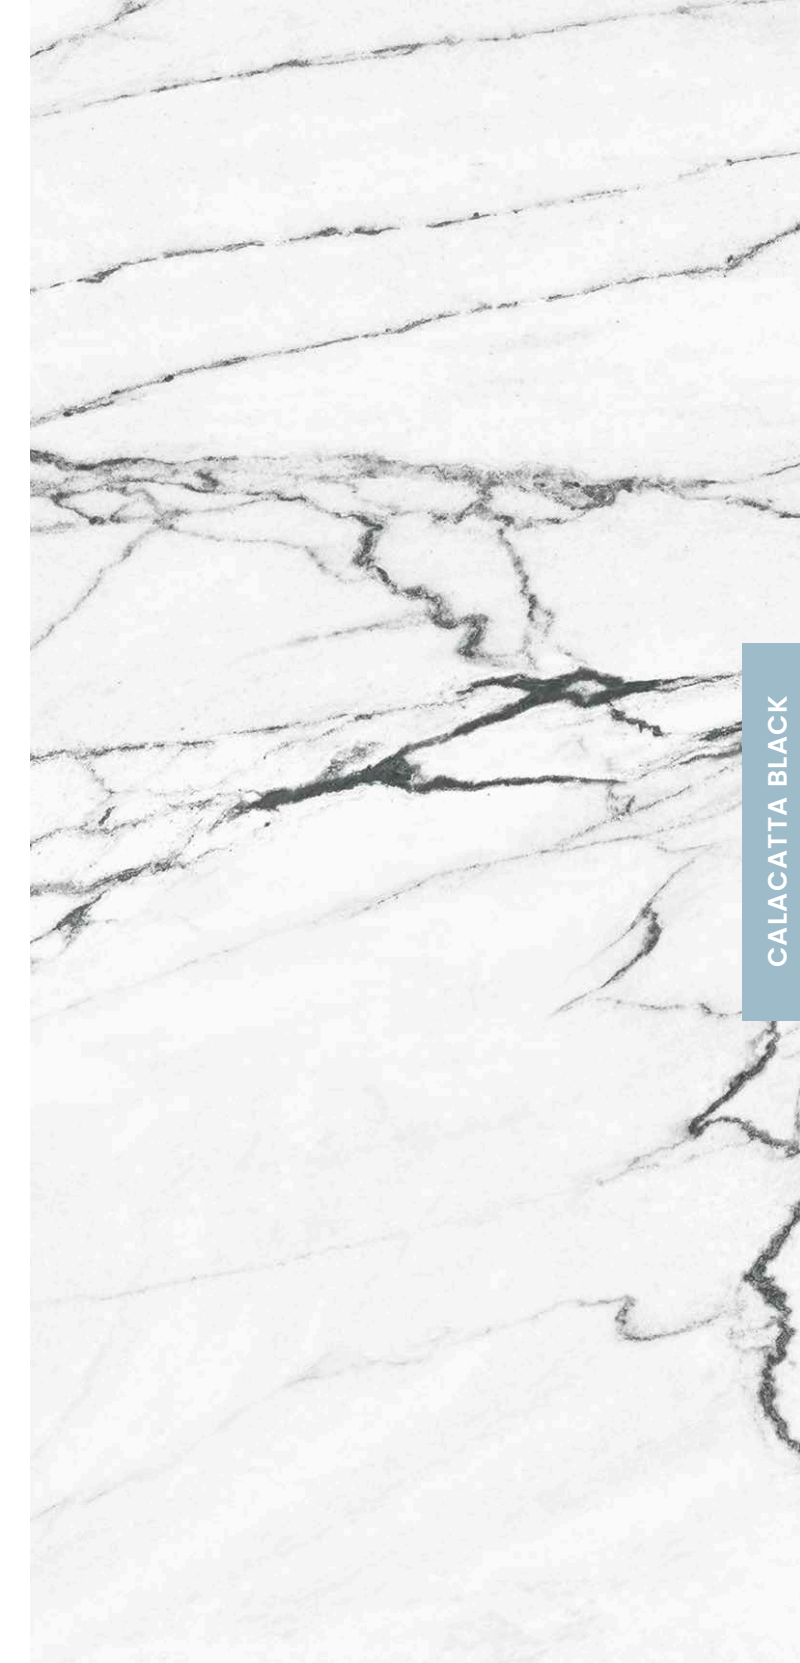

CALACATTA BLACK