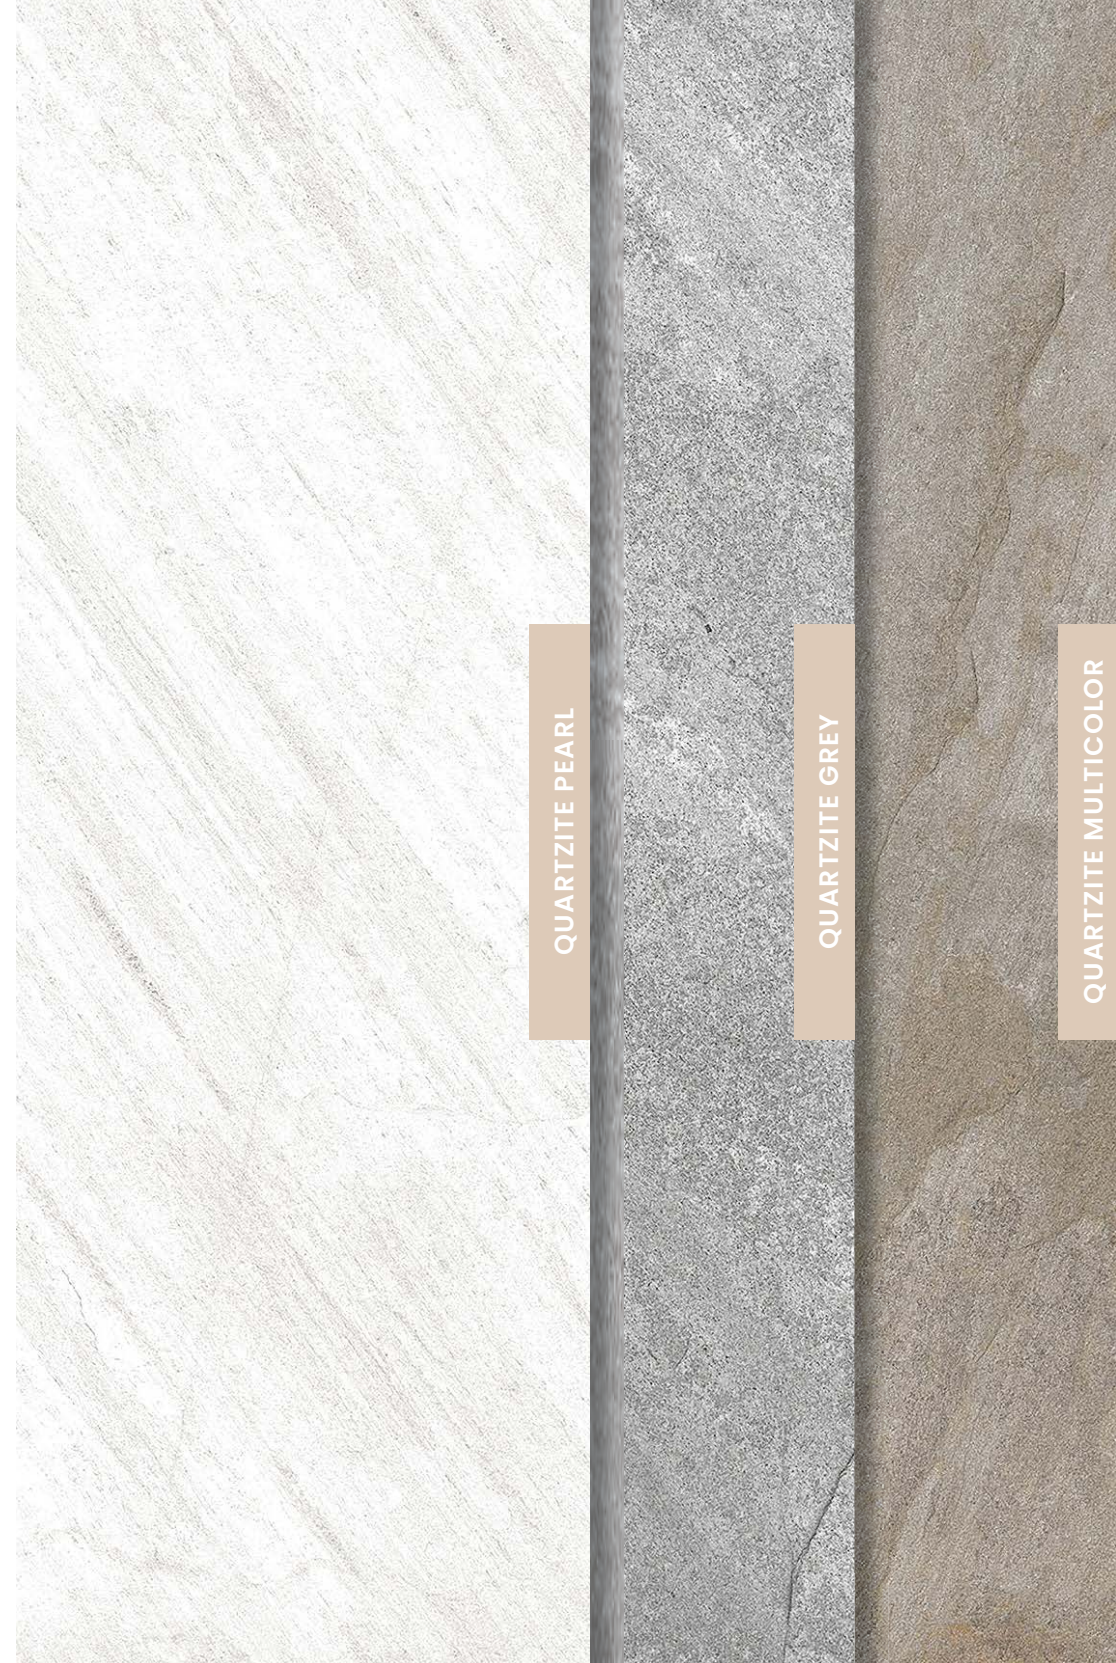

QUARTZITE PEARL

QUARTZITE GREY

QUARTZITE MULTICOLOR