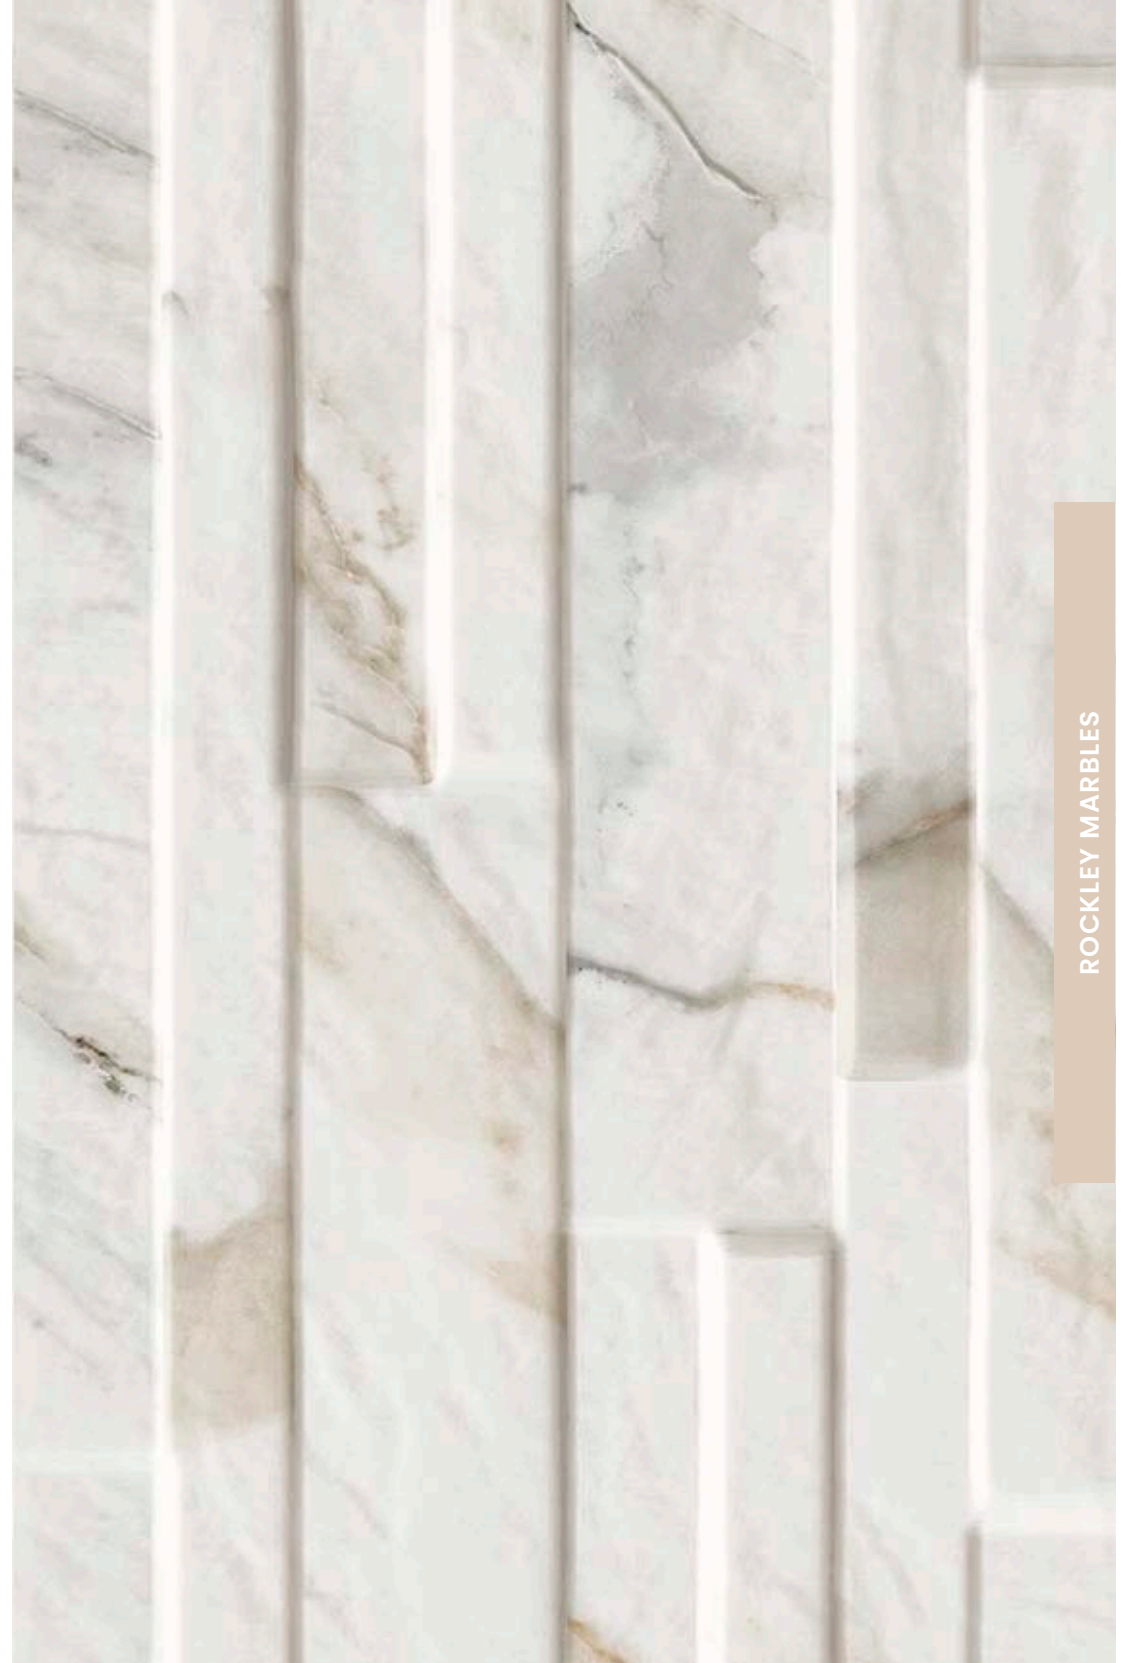

ROCKLEY MARBLES