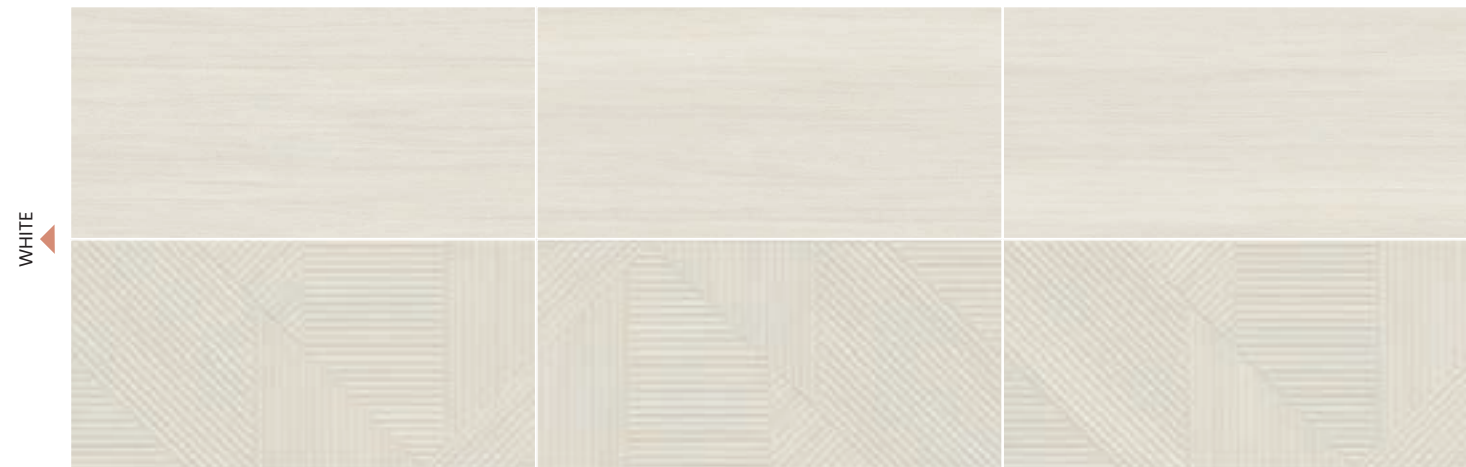

WHITE

NATURAL

HONEY

Soleil

PORCELAIN | PORCELÁNICO
30x90 · 12"x36" 60x60 · 24"x24" 60x120 · 24"x48"

60x120 · 24x48"
6 design / diseños

30x90 · 12x36"
10 design / diseños

60x60 · 24x24"
8 design / diseños

B85 Soleil White Matt 59,5x119,2 Rect.
B85 Soleil Natural Matt 59,5x119,2 Rect.
B85 Soleil Honey Matt 59,5x119,2 Rect.

REVESTIMIENTO WALL

B110 Soleil White Decor Matt 59,5x119,2 Rect.
B110 Soleil Natural Decor Matt 59,5x119,2 Rect.
B110 Soleil Honey Decor Matt 59,5x119,2 Rect.

REVESTIMIENTO WALL

B69 Soleil White Matt 29,5x90 Rect.
B69 Soleil Natural Matt 29,5x90 Rect.
B69 Soleil Honey Matt 29,5x90 Rect.

B59 Soleil White Decor Matt 29,5x90 Rect.
B59 Soleil Natural Decor Matt 29,5x90 Rect.
B59 Soleil Honey Decor Matt 29,5x90 Rect.

COORDINATED FLOOR TILES
PAVIMENTO COORDINADO

B27 Soleil White Matt 59,5x59,5 Rect.
B27 Soleil Natural Matt 59,5x59,5 Rect.
B27 Soleil Honey Matt 59,5x59,5 Rect.

SPECIAL PIECES | PIEZAS ESPECIALES

Skirting romo
Rodapié romo
P31 8x60

FORMAT FORMATO	BOXES CAJAS			PALLET PALET			EUROPALLET EUROPALET		
	PZ	M2	KG	BOXES CAJAS	M2	KG	BOXES CAJAS	M2	KG
PORCELAIN & WHITE BODY | PORCELÁNICO Y PASTA BLANCA									
59,5x119,2	2	1,42	28	-	-	-	32	45,44	925
59,5x119,2 Decor	2	1,42	31	-	-	-	32	45,44	1.002
29,5x90	6	1,59	26	-	-	-	54	85,86	1.400
29,5x90 Decor	5	1,33	25	-	-	-	60	79,8	1.374
59,5x59,5	4	1,42	26	-	-	-	36	51,12	959