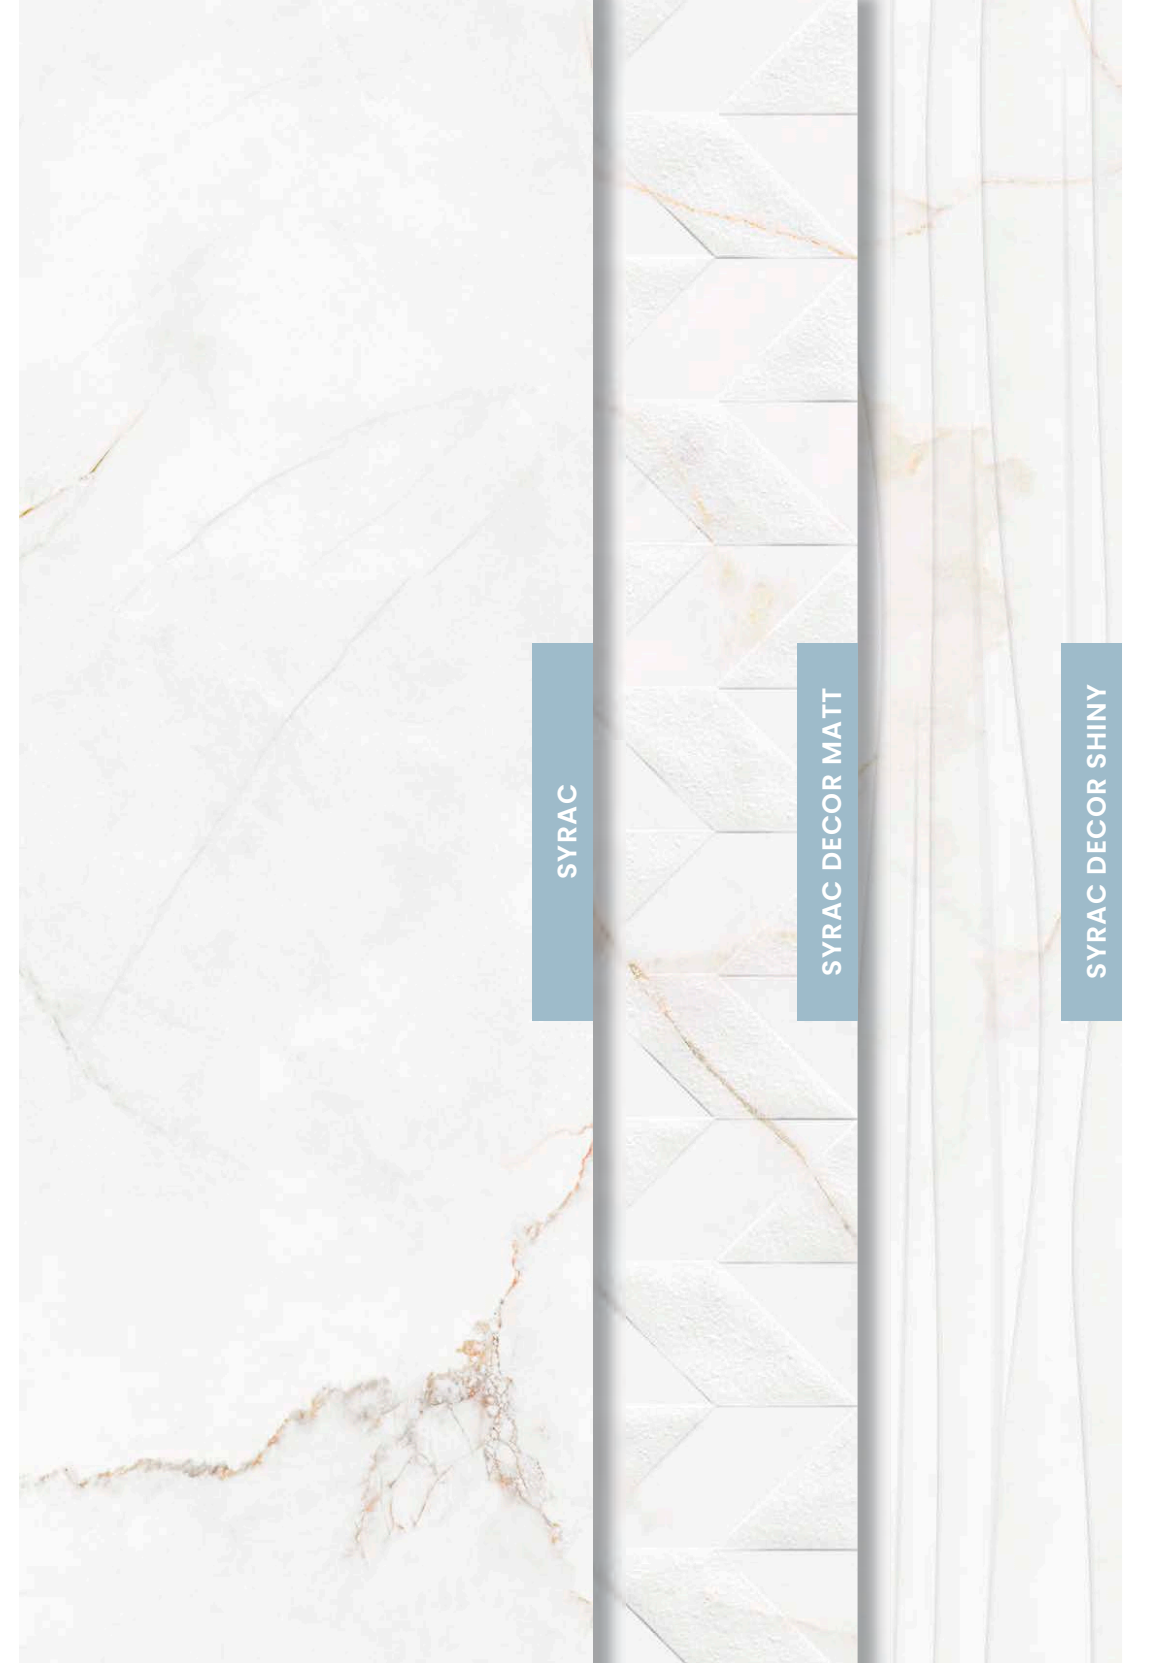

SYRAC

SYRAC DECOR MATT

SYRAC DECOR SHINY