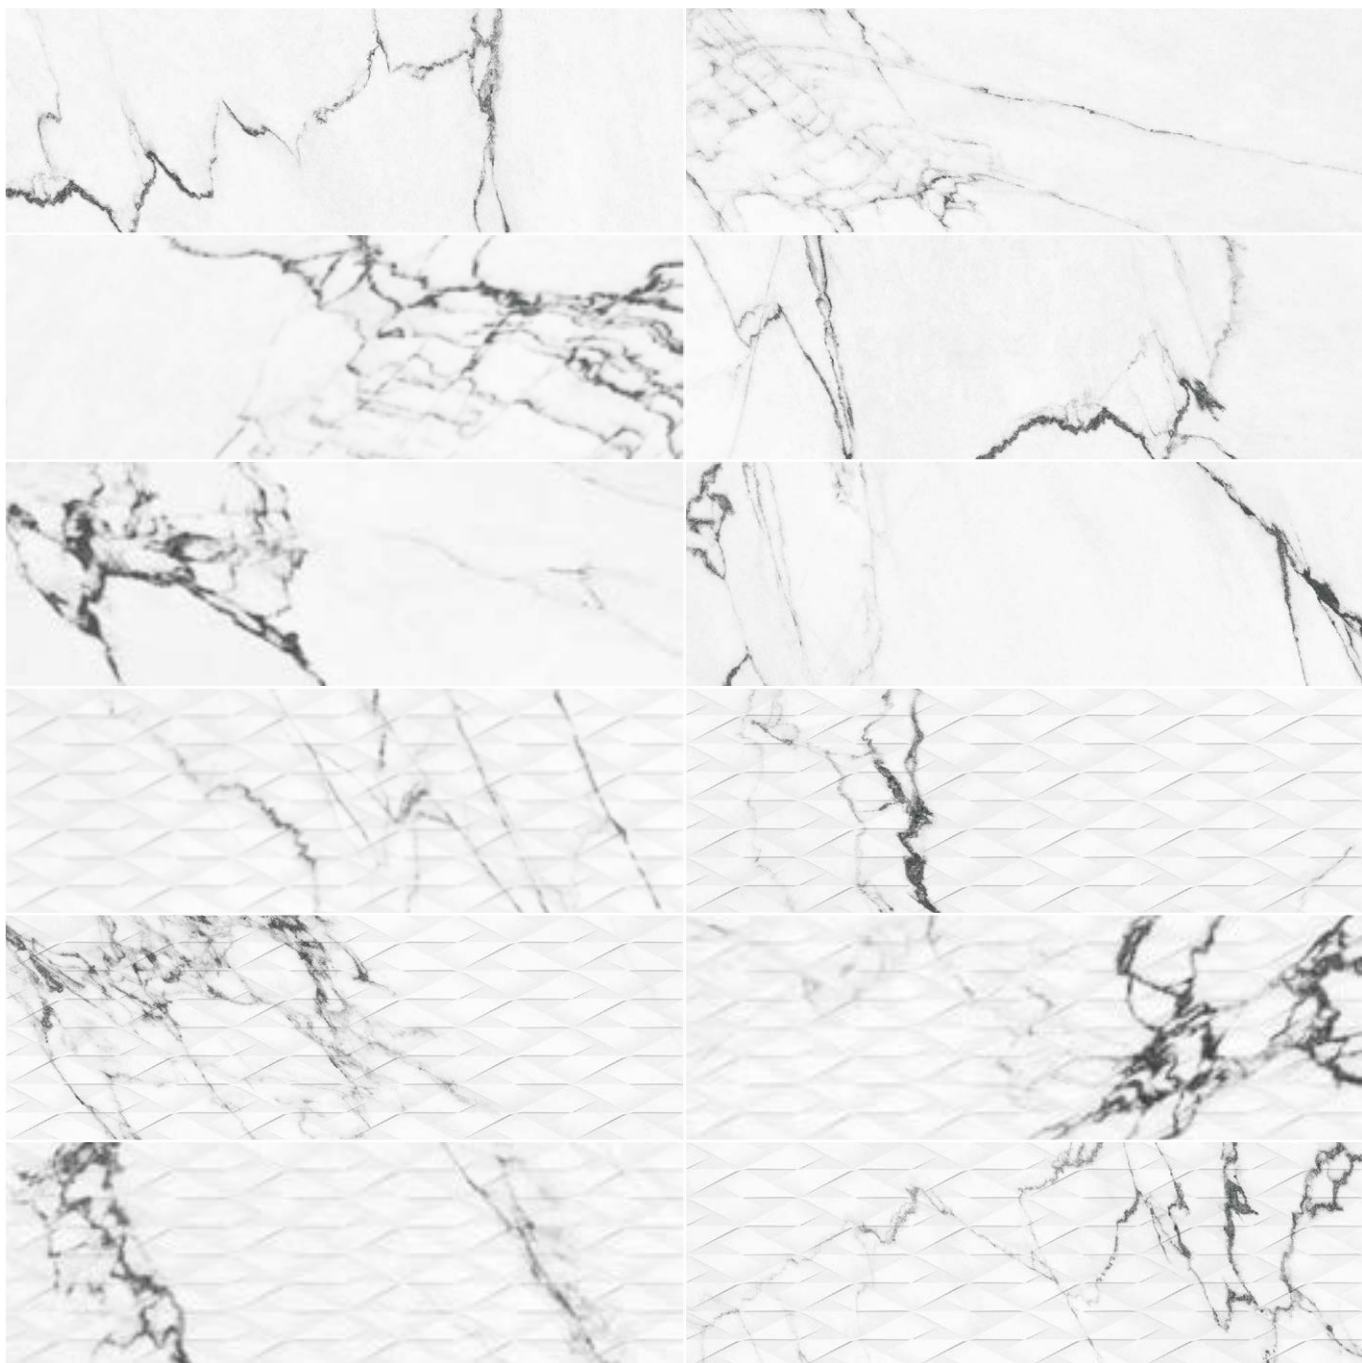

Calacatta Black

WHITE BODY | PASTA BLANCA
30x90 · 12"x36" 60x60 · 24"x24"

30x90 · 18x36"
21 design / diseños

60x60 · 24x24"
32 design / diseños

COORDINATED FLOOR TILES
PAVIMENTO COORDINADO

SPECIAL PIECES PIEZAS ESPECIALES

FORMAT FORMATO	BOXES CAJAS			PALLET PALET			EUROPALLET EUROPALET		
	PZ	M2	KG	BOXES CAJAS	M2	KG	BOXES CAJAS	M2	KG
PORCELAIN & WHITE BODY | PORCELÁNICO Y PASTA BLANCA									
29,5x90	6	1,59	26	-	-	-	54	85,86	1.400
29,5x90 Decor	5	1,33	25	-	-	-	60	79,8	1.374
59,5x59,5	4	1,42	26	-	-	-	36	51,12	959