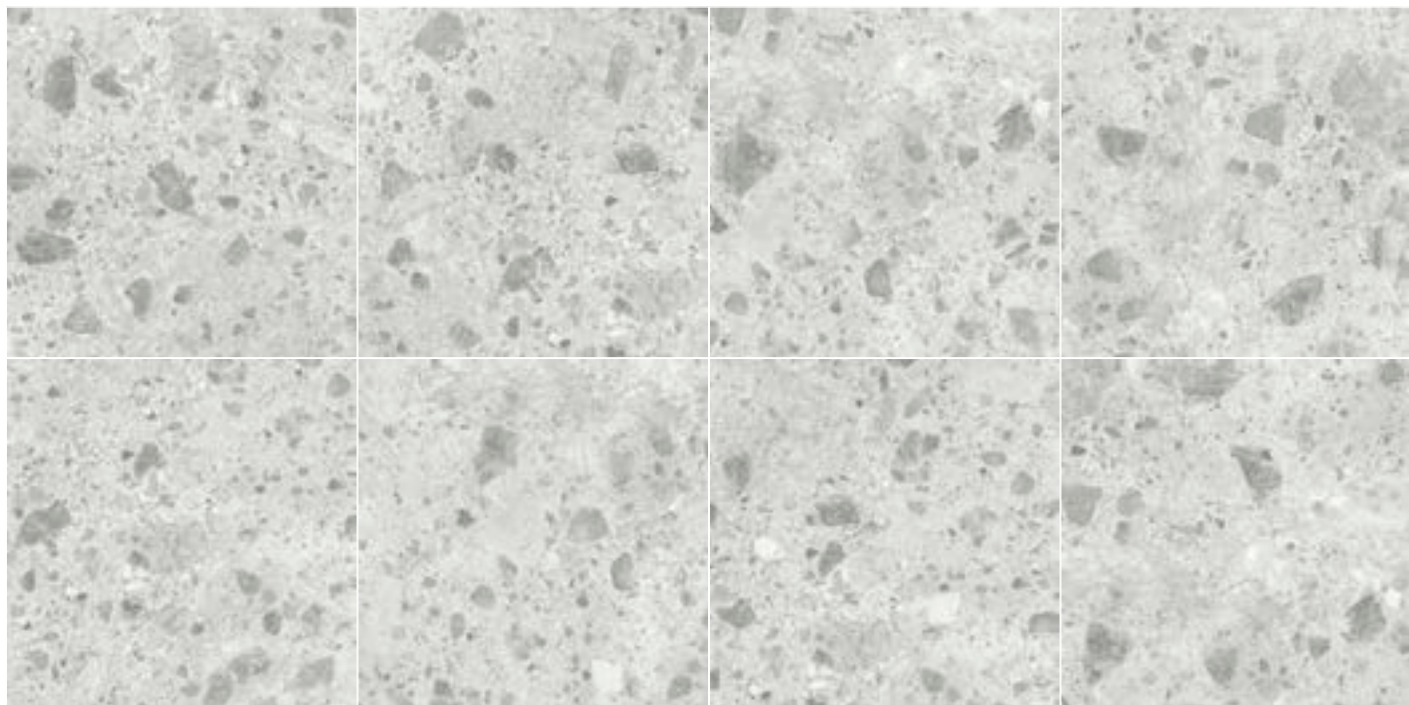

FLOOR INSIDE · AMSTERDAM GREY SATIN 60X120 RECT. | FLOOR OUTSIDE · AMSTERDAM GREY GRIP 60X120 RECT.

FLOOR · AMSTERDAM WHITE POLISHED 120X120 RECT.

AMSTERDAM WHITE

AMSTERDAM GREY

WHITE

GREY

Amsterdam

PORCELAIN | PORCELÁNICO
60x120 · 24"x48" 120x120 · 48"x48"