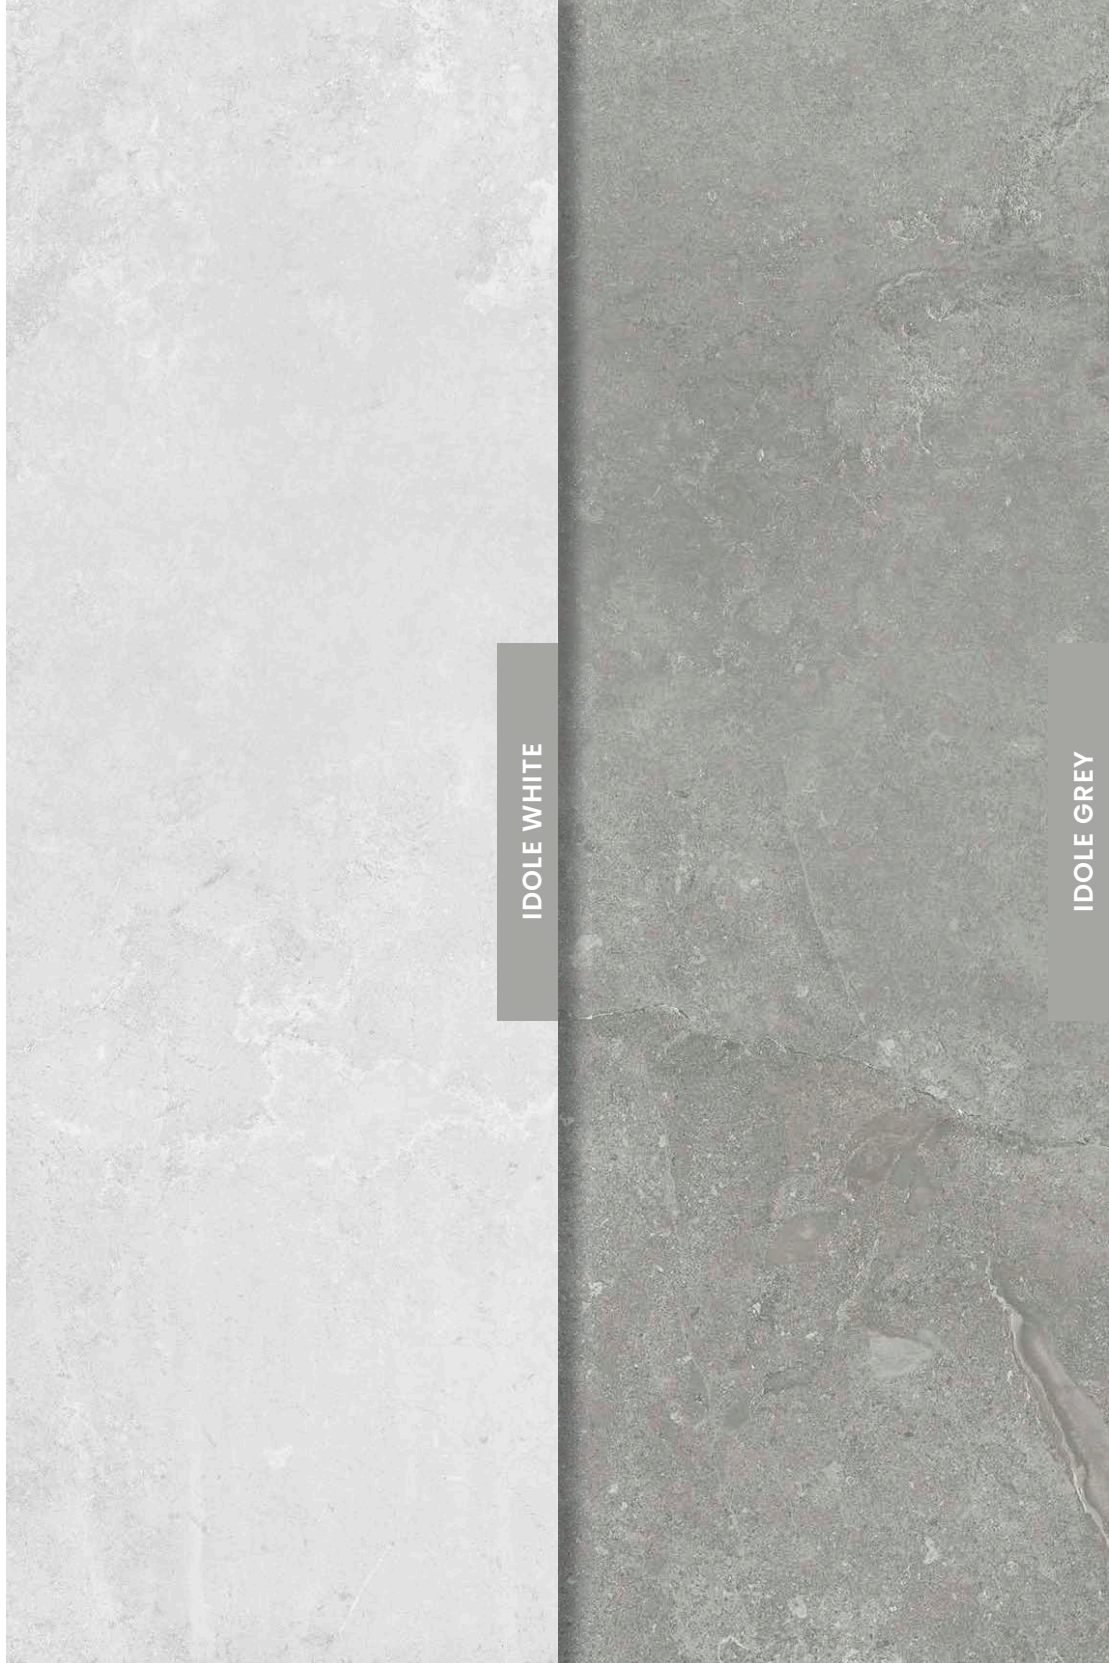

IDOLE WHITE

IDOLE GREY