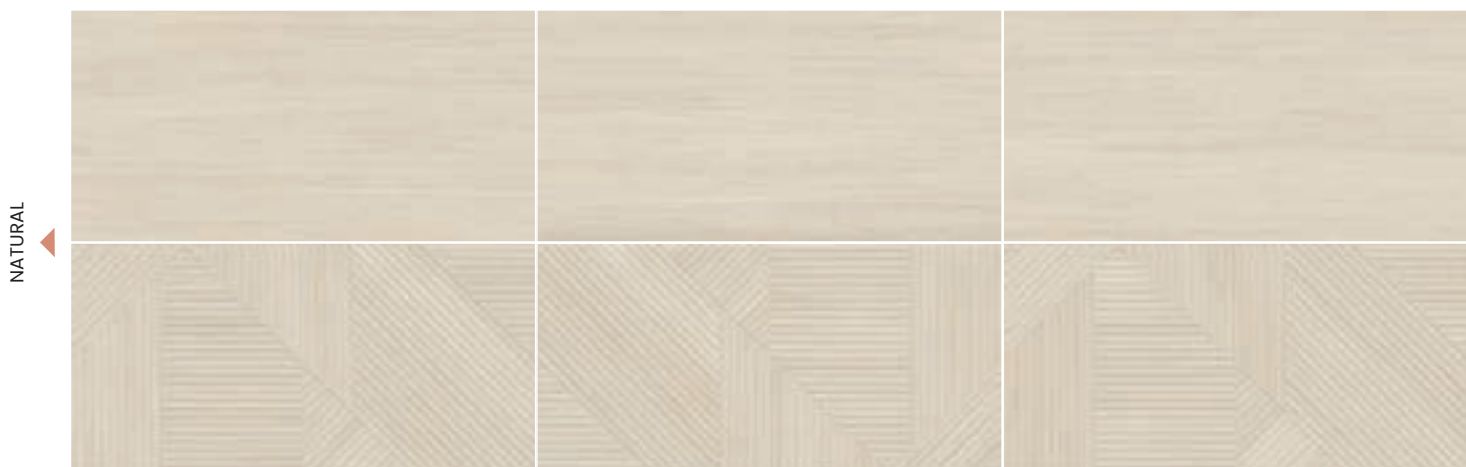

WHITE

NATURAL

HONEY

Soleil

PORCELAIN | PORCELÁNICO
30x90 · 12"x36" 60x60 · 24"x24" 60x120 · 24"x48"

60x120 · 24x48"
6 design / diseños

30x90 · 12x36"
10 design / diseños

60x60 · 24x24"
8 design / diseños

B85 Soleil White Matt 59,5x119,2 Rect.
B85 Soleil Natural Matt 59,5x119,2 Rect.
B85 Soleil Honey Matt 59,5x119,2 Rect.

REVESTIMIENTO WALL

B110 Soleil White Decor Matt 59,5x119,2 Rect.
B110 Soleil Natural Decor Matt 59,5x119,2 Rect.
B110 Soleil Honey Decor Matt 59,5x119,2 Rect.

REVESTIMIENTO WALL

B69 Soleil White Matt 29,5x90 Rect.
B69 Soleil Natural Matt 29,5x90 Rect.
B69 Soleil Honey Matt 29,5x90 Rect.

B59 Soleil White Decor Matt 29,5x90 Rect.
B59 Soleil Natural Decor Matt 29,5x90 Rect.
B59 Soleil Honey Decor Matt 29,5x90 Rect.

COORDINATED FLOOR TILES
PAVIMENTO COORDINADO

B27 Soleil White Matt 59,5x59,5 Rect.
B27 Soleil Natural Matt 59,5x59,5 Rect.
B27 Soleil Honey Matt 59,5x59,5 Rect.

SPECIAL PIECES | PIEZAS ESPECIALES

Skirting romo
Rodapié romo
P31 8x60

FORMAT FORMATO	BOXES CAJAS			PALLET PALET			EUROPALLET EUROPALET		
	PZ	M2	KG	BOXES CAJAS	M2	KG	BOXES CAJAS	M2	KG
PORCELAIN & WHITE BODY | PORCELÁNICO Y PASTA BLANCA									
59,5x119,2	2	1,42	28	-	-	-	32	45,44	925
59,5x119,2 Decor	2	1,42	31	-	-	-	32	45,44	1.002
29,5x90	6	1,59	26	-	-	-	54	85,86	1.400
29,5x90 Decor	5	1,33	25	-	-	-	60	79,8	1.374
59,5x59,5	4	1,42	26	-	-	-	36	51,12	959