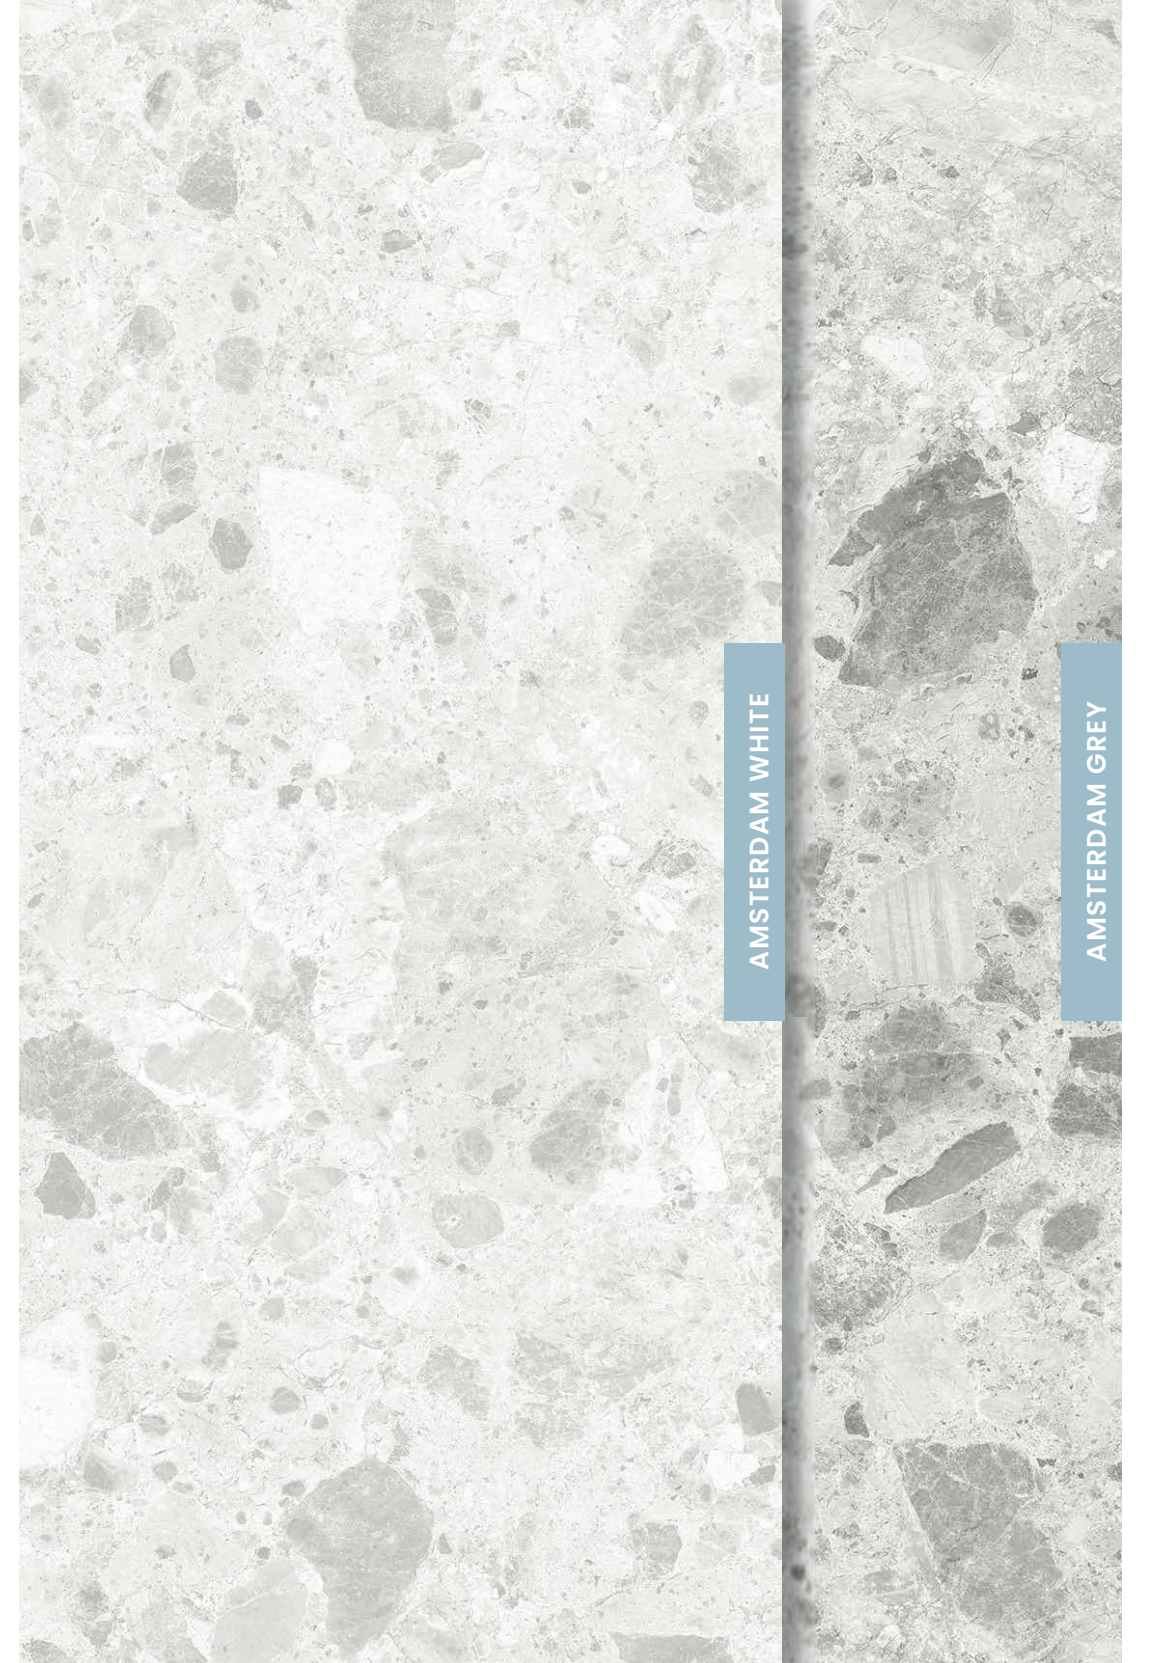

AMSTERDAM WHITE

AMSTERDAM GREY