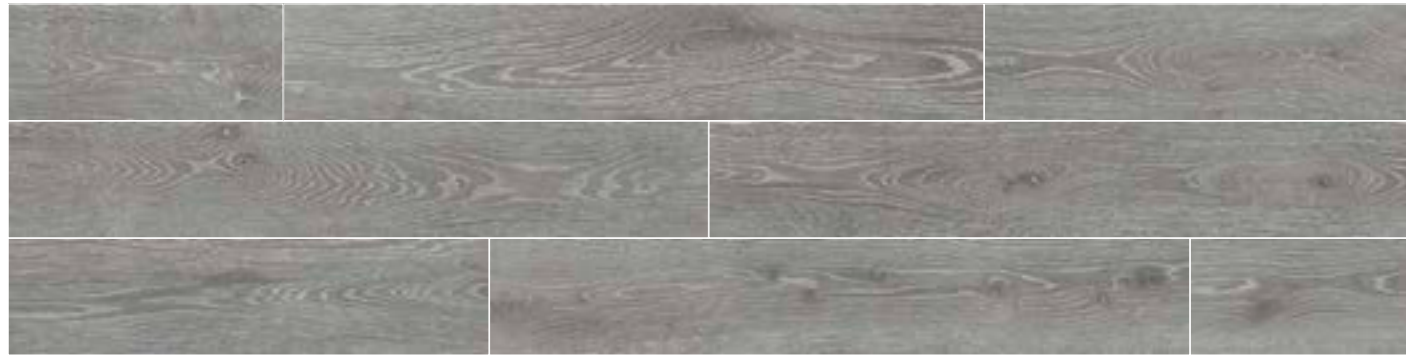

WHITE

GREY

NATURAL

OAK

Amalfi

PORCELAIN | PORCELÁNICO
25x150 · 10"x59"

25x150 · 10x59"
14 design / diseños

B48 Amalfi White Matt 24,7x150 Rect.
B48 Amalfi Grey Matt 24,7x150 Rect.
B48 Amalfi Natural Matt 24,7x150 Rect.
B48 Amalfi Oak Matt 24,7x150 Rect.

B58 Amalfi White Grip 24,7x150 Rect.
B58 Amalfi Grey Grip 24,7x150 Rect.
B58 Amalfi Natural Grip 24,7x150 Rect.
B58 Amalfi Oak Grip 24,7x150 Rect.

SPECIAL PIECES | PIEZAS ESPECIALES

Skirting rodapié
Rodapié romo
P31 8x60

Stair step Peldaño
P129 33x120

FORMAT FORMATO	BOXES CAJAS			PALLET PALET			EUROPALLET EUROPALET		
	PZ	M2	KG	BOXES CAJAS	M2	KG	BOXES CAJAS	M2	KG
PORCELAIN | PORCELÁNICO									
24,7x150	3	1,13	28	45	50,62	1.300	-	-	-